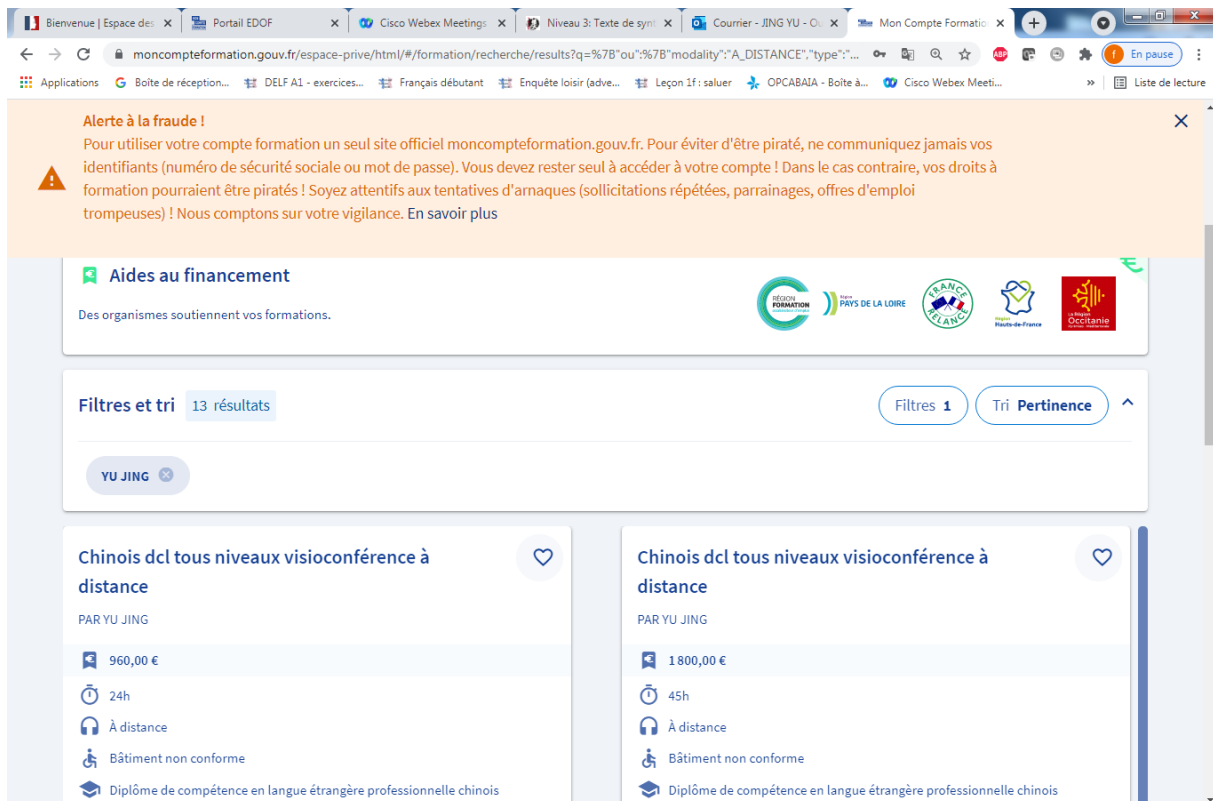

Etape 4 :trouvez des résultats :